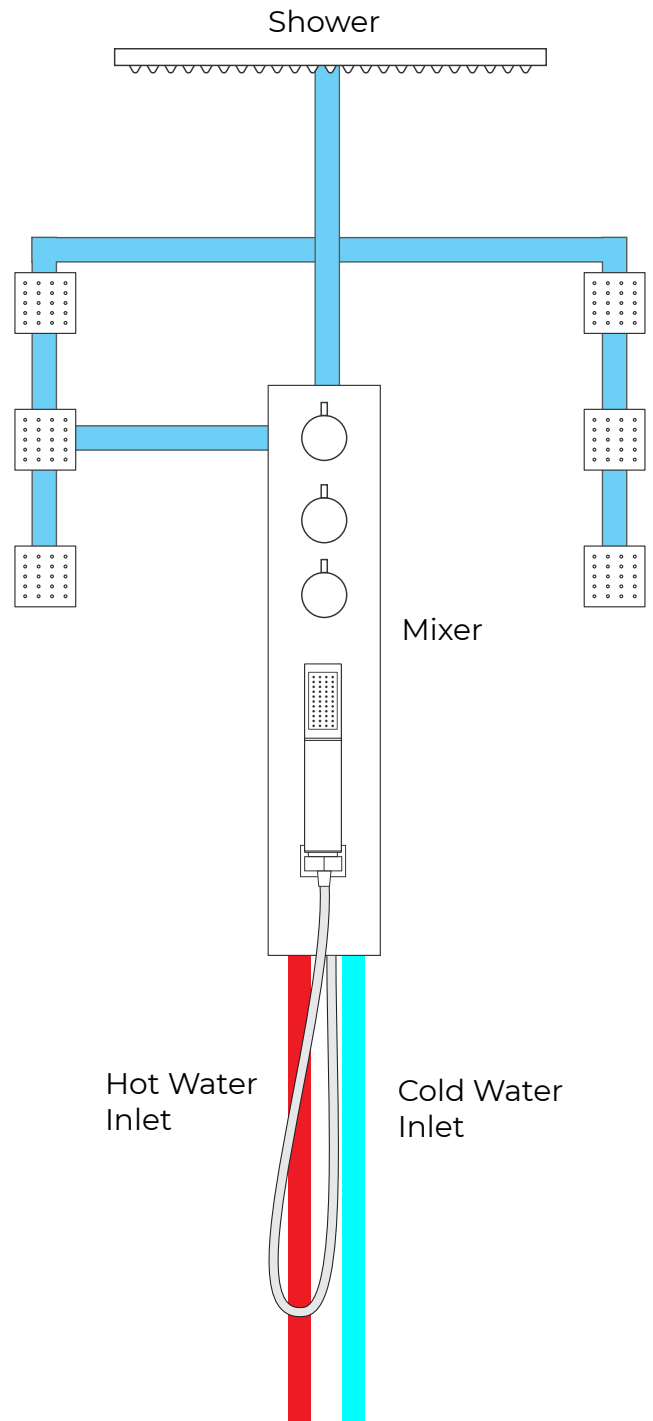

# VICENZA THERMOSTATIC BATHROOM SHOWER SET WITH RAINFALL SHOWER HEAD & HAND SHOWER INSTALLATION INSTRUCTIONS

## Shower Mixer Installations Instruction

Flow Rate  
2.5 GPM / 9.5 LPM (rain Shower);

**Body Spray**

1.5 GPM / 5.7 LPM (each Bodyspray)

**Mixer Connection**

**Hand Shower**

Flow Rate: 2.0 GPM / 7.6 LPM