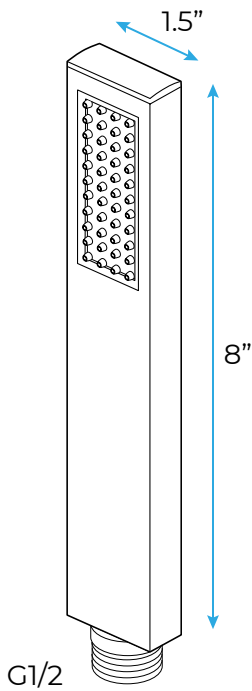

# VICENZA THERMOSTATIC BATHROOM SHOWER SET WITH RAINFALL SHOWER HEAD & HAND SHOWER INSTALLATION INSTRUCTIONS

## Shower Mixer Installations Instruction

Flow Rate  
2.5 GPM / 9.5 LPM (rain Shower);

**Body Spray**

1.5 GPM / 5.7 LPM (each Bodyspray)

**Mixer Connection**

**Hand Shower**

Flow Rate: 2.0 GPM / 7.6 LPM