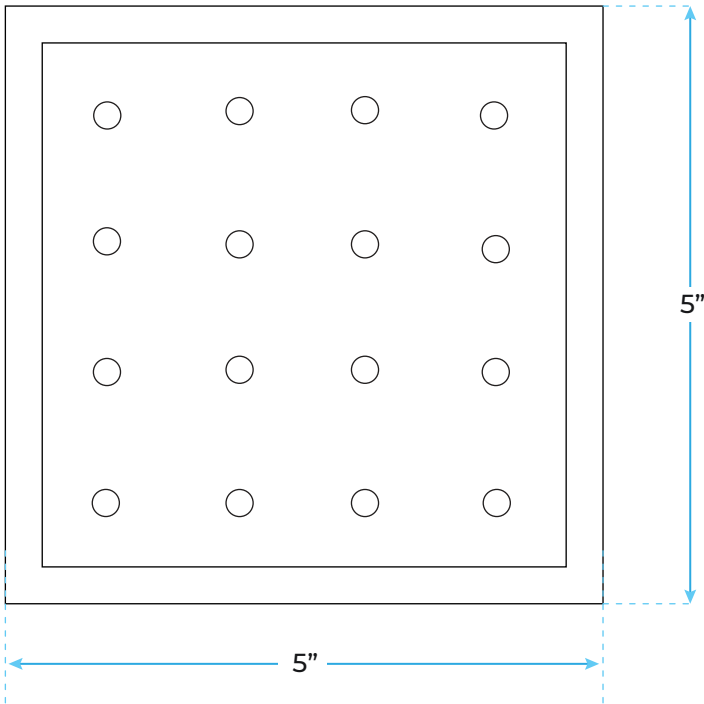

# VICENZA THERMOSTATIC BATHROOM SHOWER SET WITH RAINFALL SHOWER HEAD & HAND SHOWER INSTALLATION INSTRUCTIONS

## Shower Mixer Installations Instruction

Flow Rate  
2.5 GPM / 9.5 LPM (rain Shower);

**Body Spray**

1.5 GPM / 5.7 LPM (each Bodyspray)

**Mixer Connection**

**Hand Shower**

Flow Rate: 2.0 GPM / 7.6 LPM