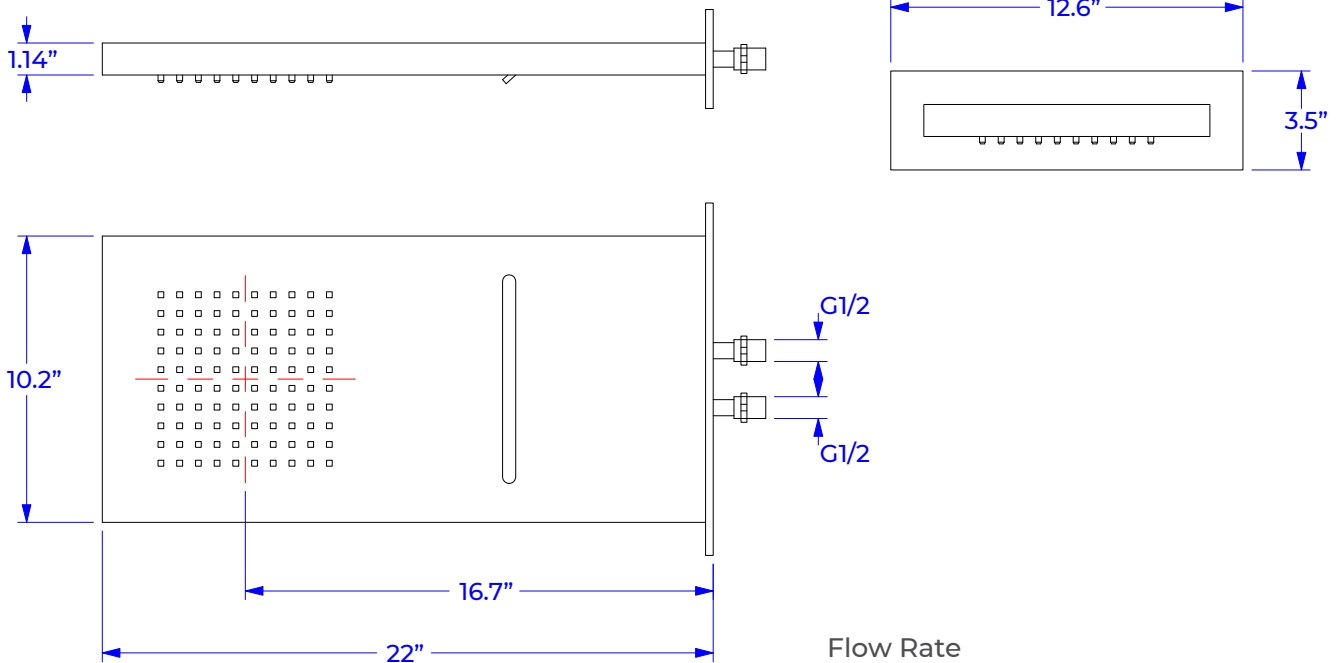

# VICENZA THERMOSTATIC BATHROOM SHOWER SET WITH RAINFALL SHOWER HEAD & HAND SHOWER INSTALLATION INSTRUCTIONS

## Shower Mixer Installations Instruction

Flow Rate  
2.5 GPM / 9.5 LPM (rain Shower);

**Body Spray**

1.5 GPM / 5.7 LPM (each Bodyspray)

**Mixer Connection**

**Hand Shower**

Flow Rate: 2.0 GPM / 7.6 LPM